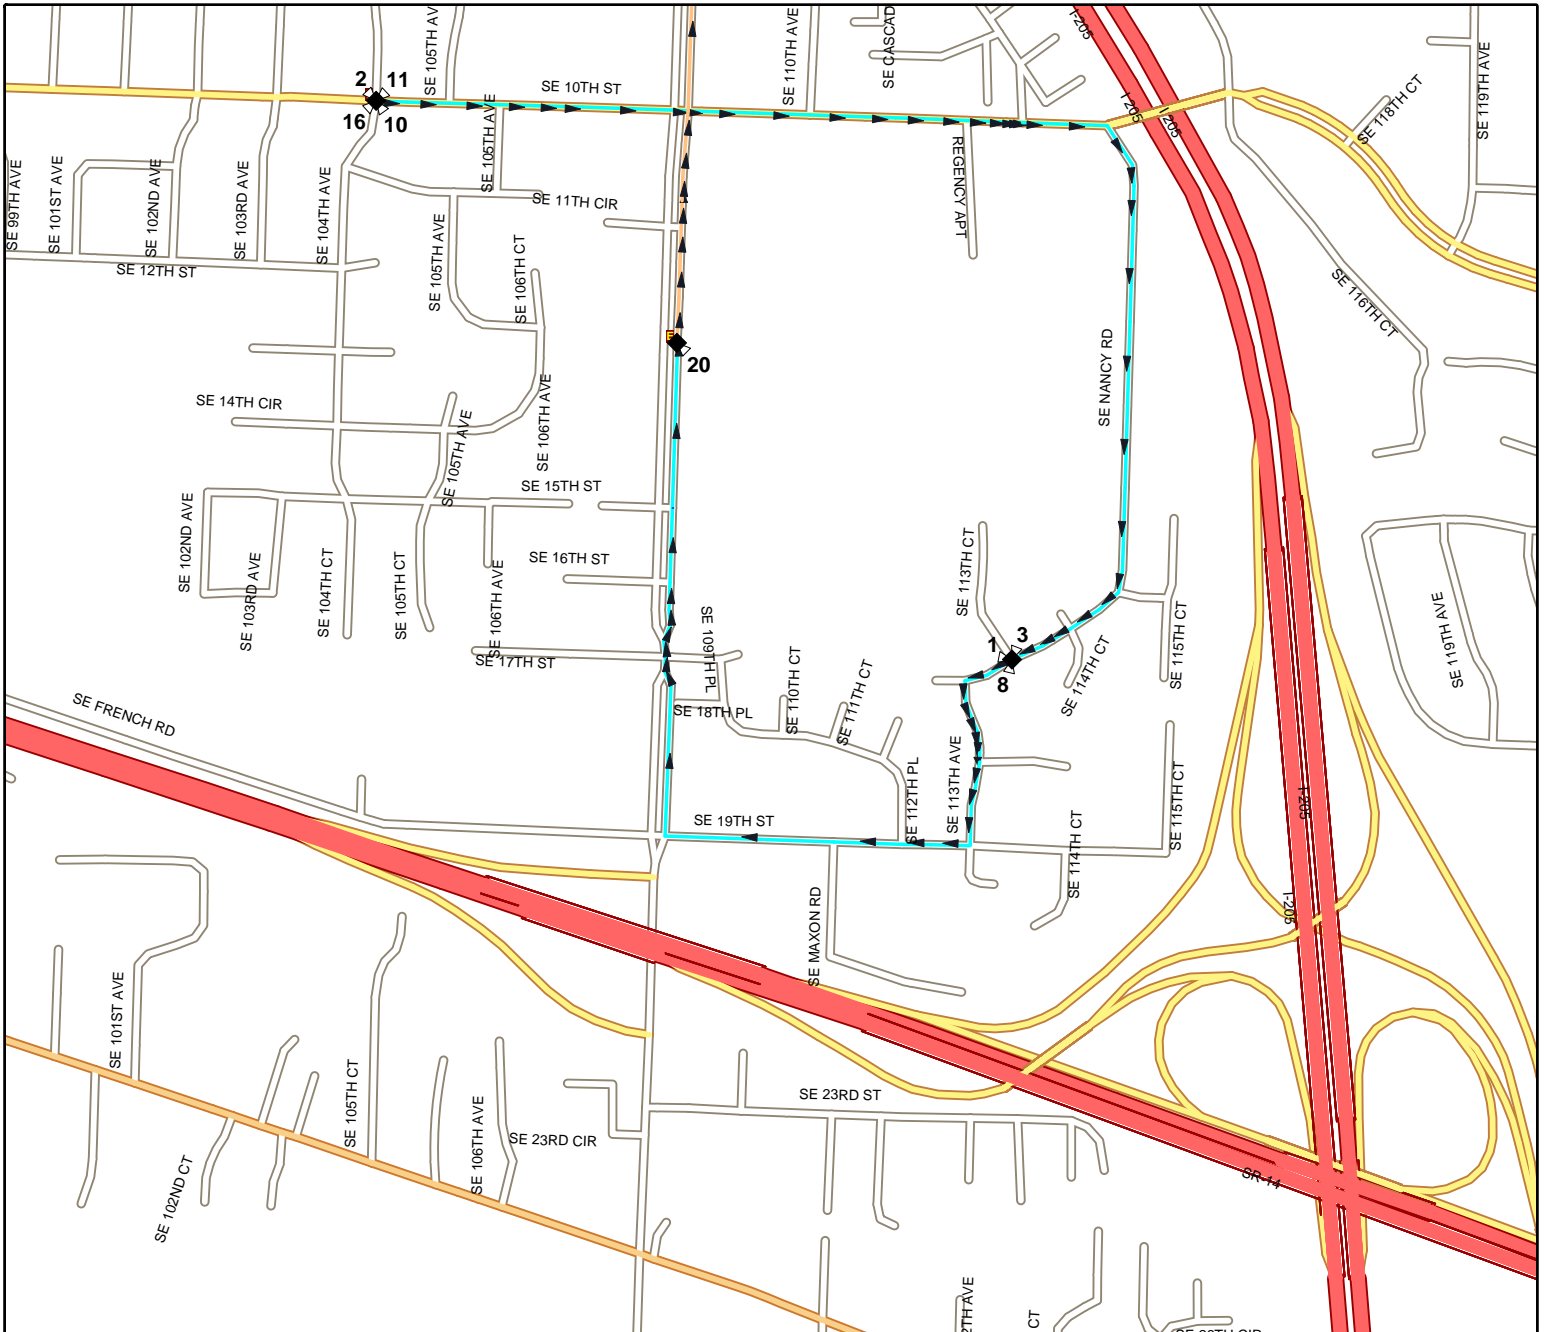

# Evergreen School District Route Map

Route: **0054 AM**  
 Vehicle: **110**  
 Anchor: **MTV**  
 Start Time: **7:18 AM**  
 Pickups: **74**  
 Distance: **3.83 mi.**

Desc: **LAVENDER**  
 Driver:  
 Max Load: **74**  
 Arrival Time: **7:30 AM**  
 Transfers On: **0**  
 Transfers Off: **0**  
 Days: **MTWHF**

# Evergreen School District Route Map

Route: **0055 AM**  
 Vehicle: **197**  
 Anchor: **MTV**  
 Start Time: **7:15 AM**  
 Pickups: **68**  
 Distance: **3.99 mi.**

Desc: **BLACK/GOLD**  
 Driver:  
 Max Load: **68**  
 Arrival Time: **7:30 AM**  
 Transfers On: **0**  
 Transfers Off: **0**  
 Days: **MTWHF**

5/25/2010 12:34:53 PM

Route:0055 AM BLACK/GOLD

Bus:197

Route Days:MTWHF

Anchor Abbr:MTV

SE 98TH AVE @ SE BOULDER DR (WEST SIDE)

SE 10TH ST @ SE 99TH AVE

SE 10TH ST @ SE 102ND AVE

# Evergreen School District Route Map

Route: **0056 AM**  
Vehicle: **228**  
Anchor: **MTV**  
Start Time: **7:10 AM**  
Pickups: **71**  
Distance: **5.16 mi.**

Desc: **RED**  
Driver:  
Max Load: **71**  
Arrival Time: **7:30 AM**  
Transfers On: **0**  
Transfers Off: **0**  
Days: **MTWHF**