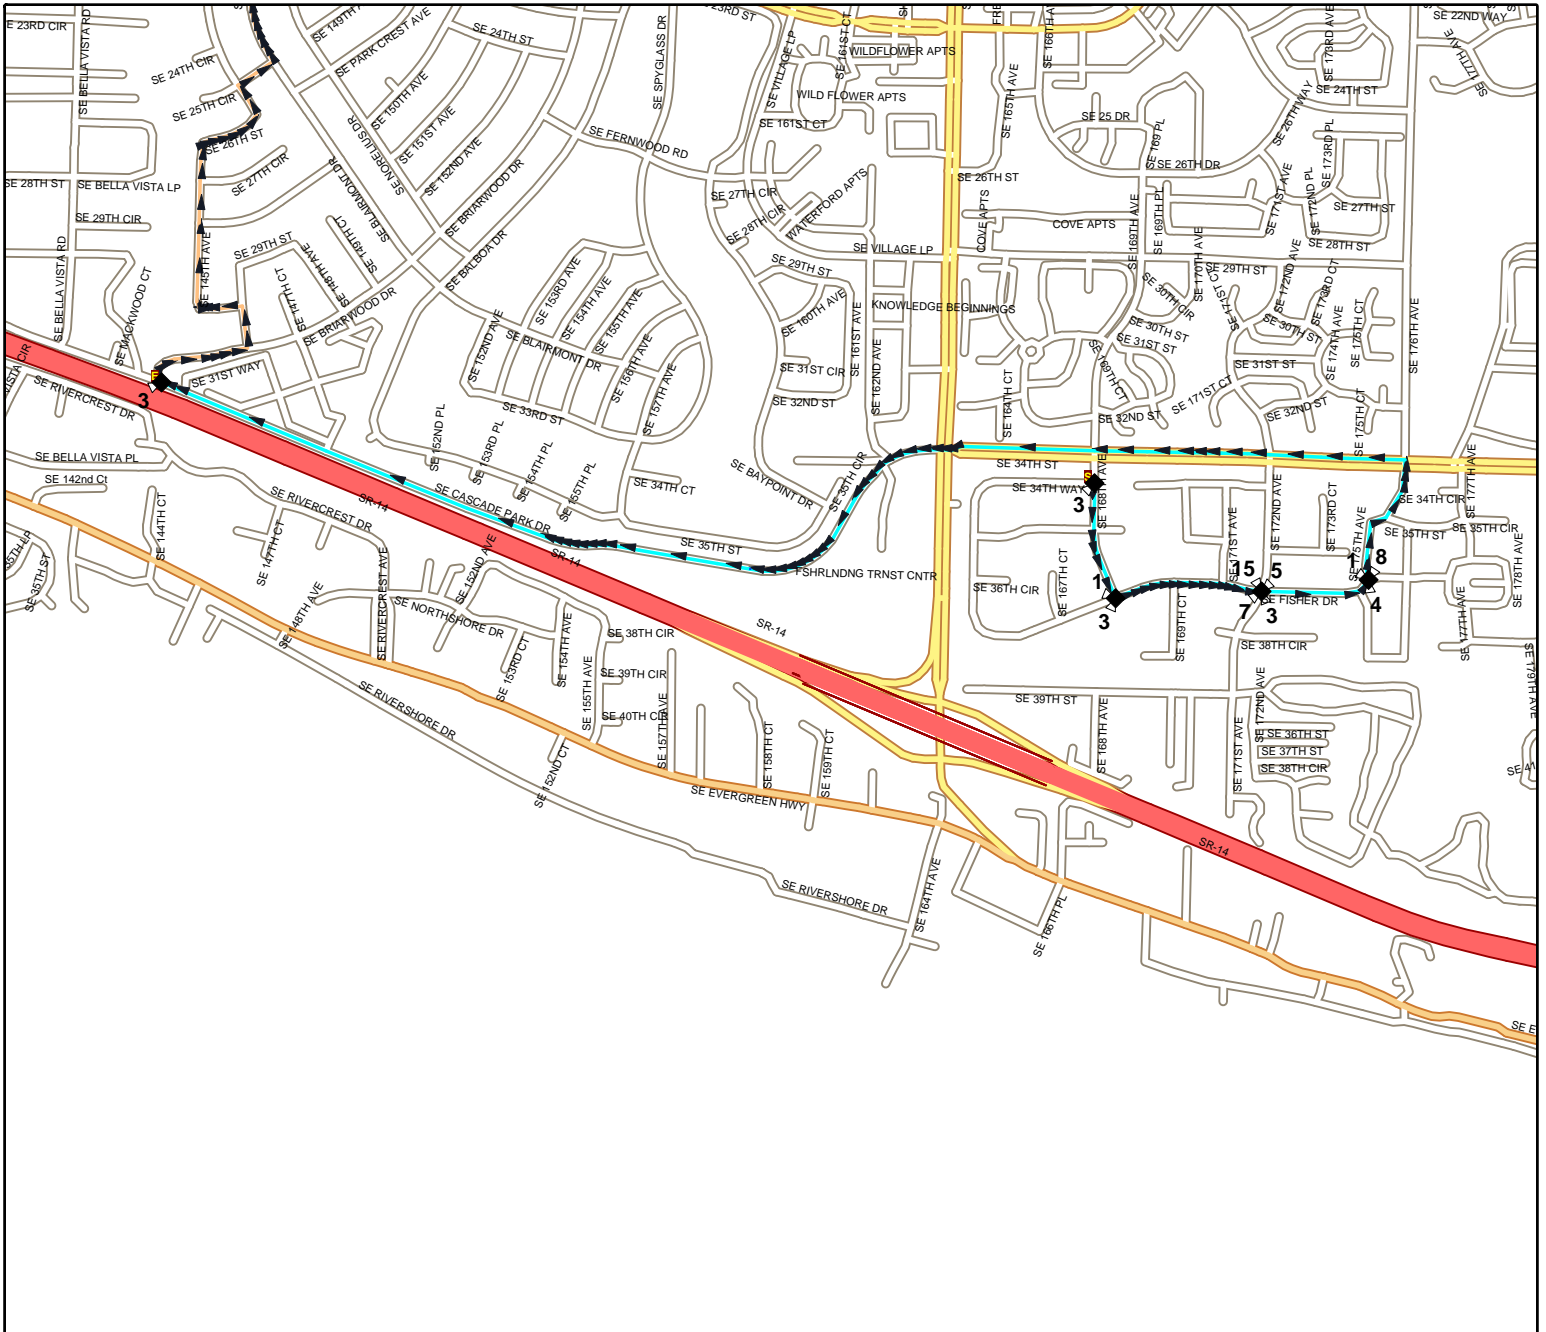

Bus:229

Route Days:MTWHF

Anchor Abbr:MTV

SE 176TH AVE@SE 22ND DR@SE 22ND ST

SE 176TH AVE @ SE 25TH ST

SE 29TH ST @ SE 172ND AVE

SE 29TH ST @ SE 169TH AVE

16506 SE 29TH ST

# Evergreen School District Route Map

Route: **0063 AM**  
Vehicle: **100**  
Anchor: **MTV**  
Start Time: **7:18 AM**  
Pickups: **53**  
Distance: **3.61 mi.**

Desc: **LT GREEN**  
Driver:  
Max Load: **53**  
Arrival Time: **7:30 AM**  
Transfers On: **0**  
Transfers Off: **0**  
Days: **MTWHF**