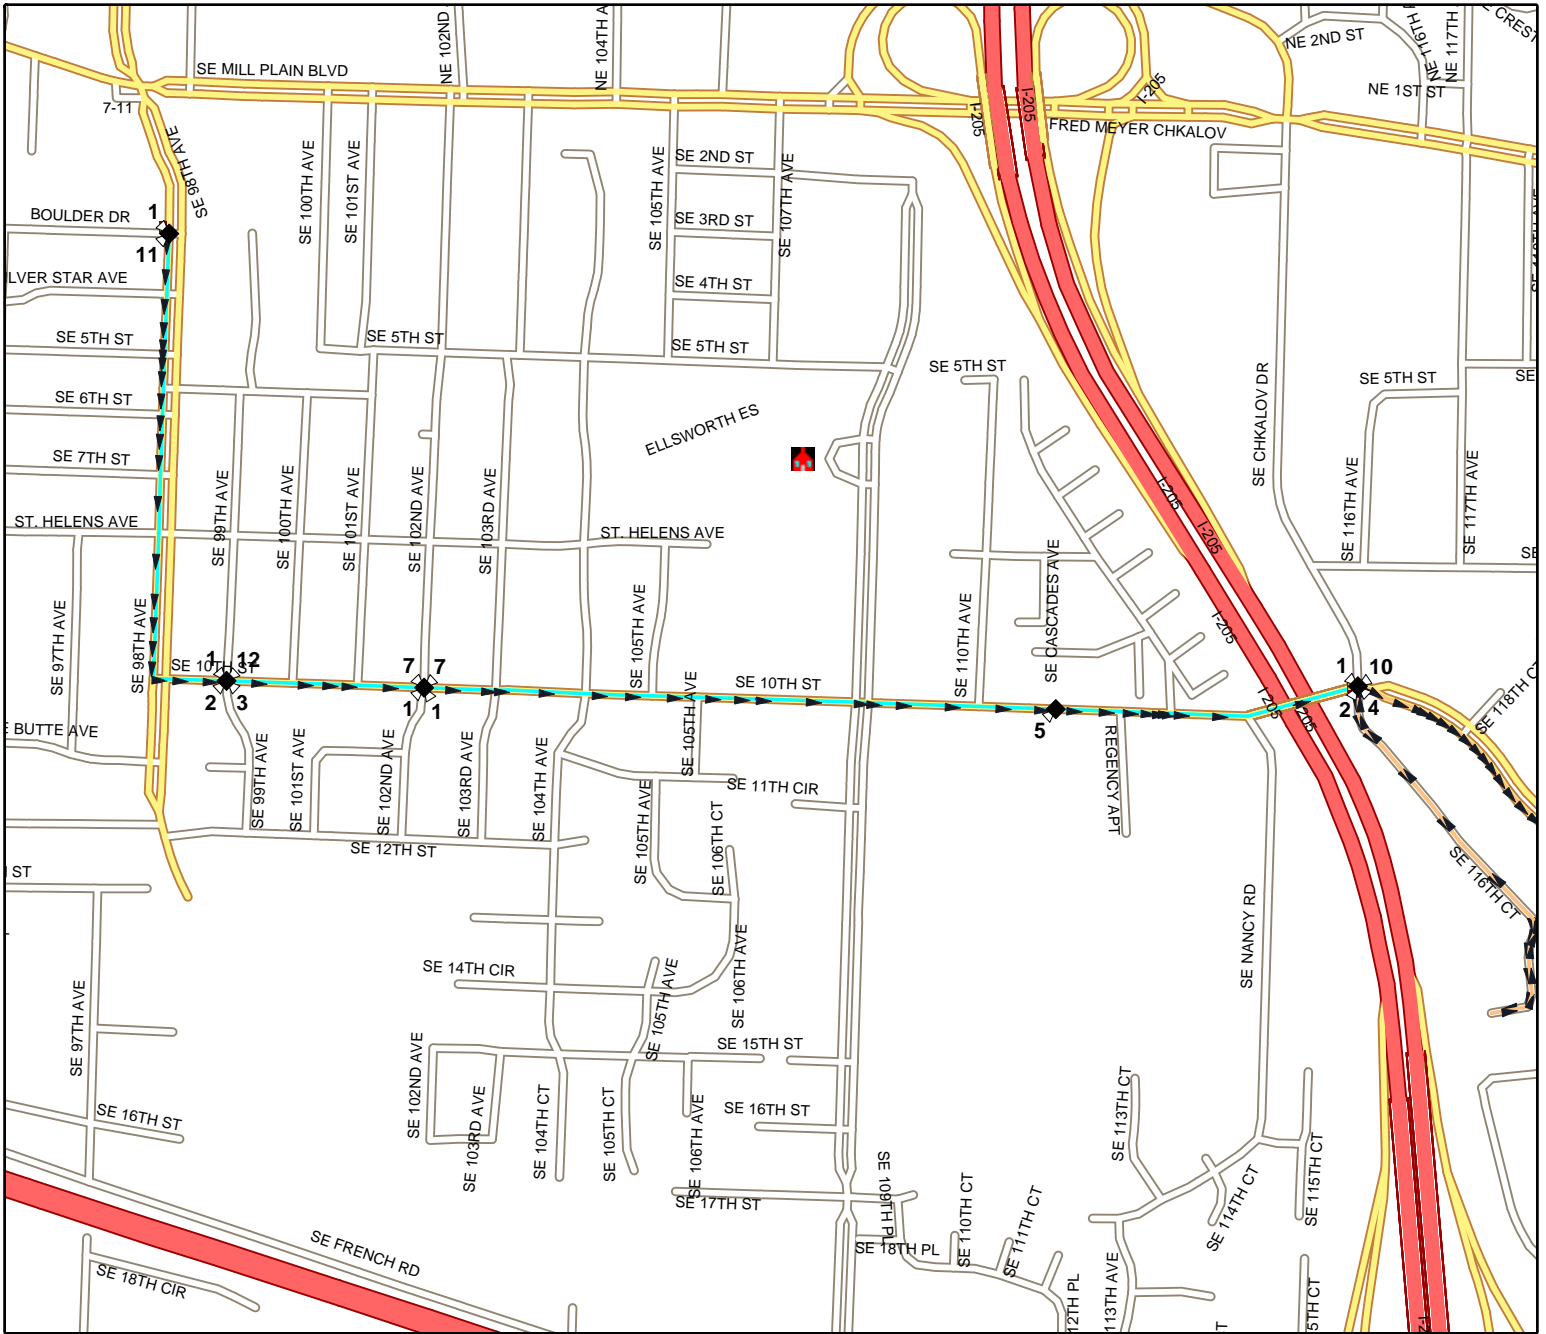

# Evergreen School District Route Map

Route: **0054 AM**  
 Vehicle: **110**  
 Anchor: **MTV**  
 Start Time: **7:18 AM**  
 Pickups: **74**  
 Distance: **3.83 mi.**

Desc: **LAVENDER**  
 Driver:  
 Max Load: **74**  
 Arrival Time: **7:30 AM**  
 Transfers On: **0**  
 Transfers Off: **0**  
 Days: **MTWHF**

5/25/2010 12:34:53 PM

Route:0054 AM LAVENDER

Bus:110

Route Days:MTWHF

Anchor Abbr:MTV

NE 14TH ST@NE 107TH AVE  
NE 104TH AVE @ NE 10TH ST  
NE 104TH AVE @ NE 8TH ST  
NE 104TH AVE @ NE 7TH ST  
306 NE 104TH AVE  
MOUNTAIN VIEW HIGH SCHOOL

# Evergreen School District Route Map

Route: **0055 AM**  
 Vehicle: **197**  
 Anchor: **MTV**  
 Start Time: **7:15 AM**  
 Pickups: **68**  
 Distance: **3.99 mi.**

Desc: **BLACK/GOLD**  
 Driver:  
 Max Load: **68**  
 Arrival Time: **7:30 AM**  
 Transfers On: **0**  
 Transfers Off: **0**  
 Days: **MTWHF**

# Evergreen School District Route Map

Route: **0056 AM**  
Vehicle: **228**  
Anchor: **MTV**  
Start Time: **7:10 AM**  
Pickups: **71**  
Distance: **5.16 mi.**

Desc: **RED**  
Driver:  
Max Load: **71**  
Arrival Time: **7:30 AM**  
Transfers On: **0**  
Transfers Off: **0**  
Days: **MTWHF**