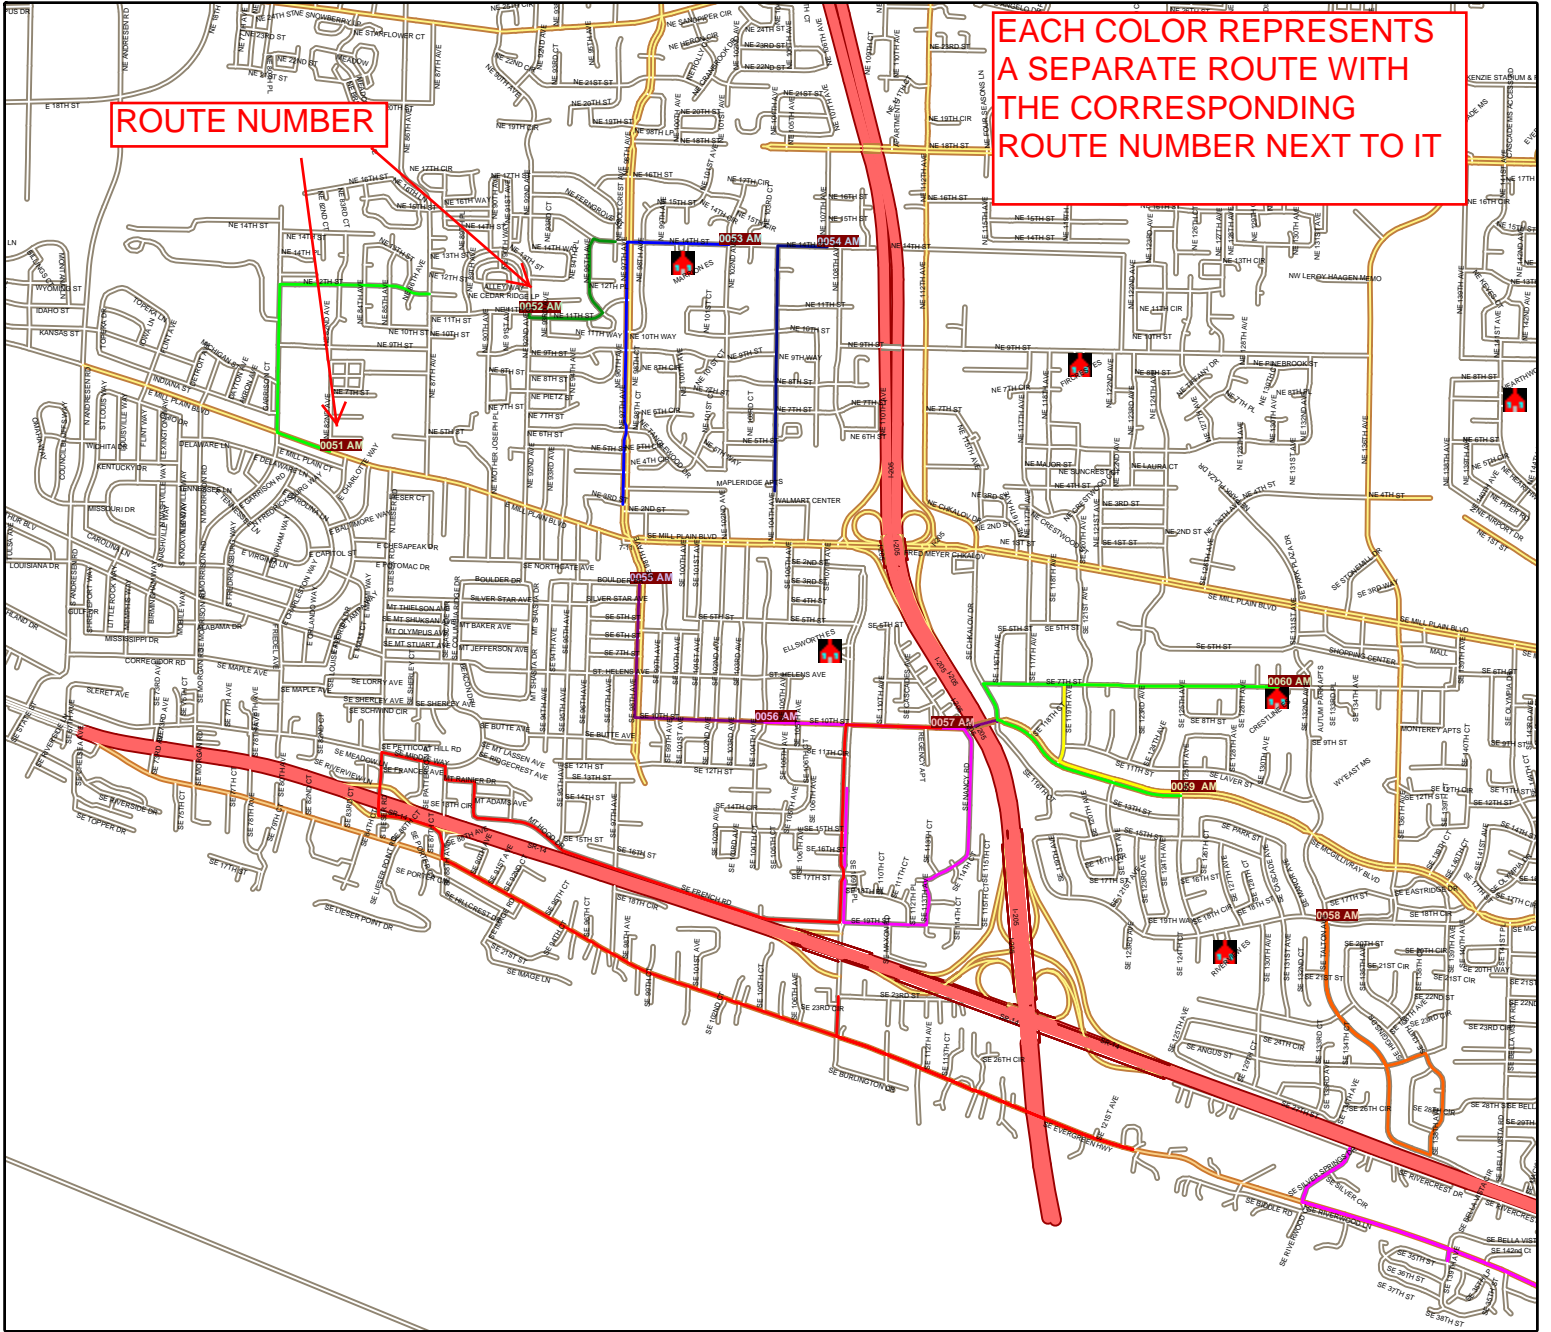

## Evergreen School District Route Map

ROUTE NUMBER

EACH COLOR REPRESENTS  
A SEPARATE ROUTE WITH  
THE CORRESPONDING  
ROUTE NUMBER NEXT TO IT

0051 AM

0052 AM

0053 AM

0054 AM

0055 AM

# Evergreen School District Route Map

Route: **0054 AM**  
 Vehicle: **110**  
 Anchor: **MTV**  
 Start Time: **7:18 AM**  
 Pickups: **74**  
 Distance: **3.83 mi.**

Desc: **LAVENDER**  
 Driver:  
 Max Load: **74**  
 Arrival Time: **7:30 AM**  
 Transfers On: **0**  
 Transfers Off: **0**  
 Days: **MTWHF**

# Evergreen School District Route Map

Route: **0055 AM**  
 Vehicle: **197**  
 Anchor: **MTV**  
 Start Time: **7:15 AM**  
 Pickups: **68**  
 Distance: **3.99 mi.**

Desc: **BLACK/GOLD**  
 Driver:  
 Max Load: **68**  
 Arrival Time: **7:30 AM**  
 Transfers On: **0**  
 Transfers Off: **0**  
 Days: **MTWHF**

# Evergreen School District Route Map

Route: **0056 AM**  
Vehicle: **228**  
Anchor: **MTV**  
Start Time: **7:10 AM**  
Pickups: **71**  
Distance: **5.16 mi.**

Desc: **RED**  
Driver:  
Max Load: **71**  
Arrival Time: **7:30 AM**  
Transfers On: **0**  
Transfers Off: **0**  
Days: **MTWHF**