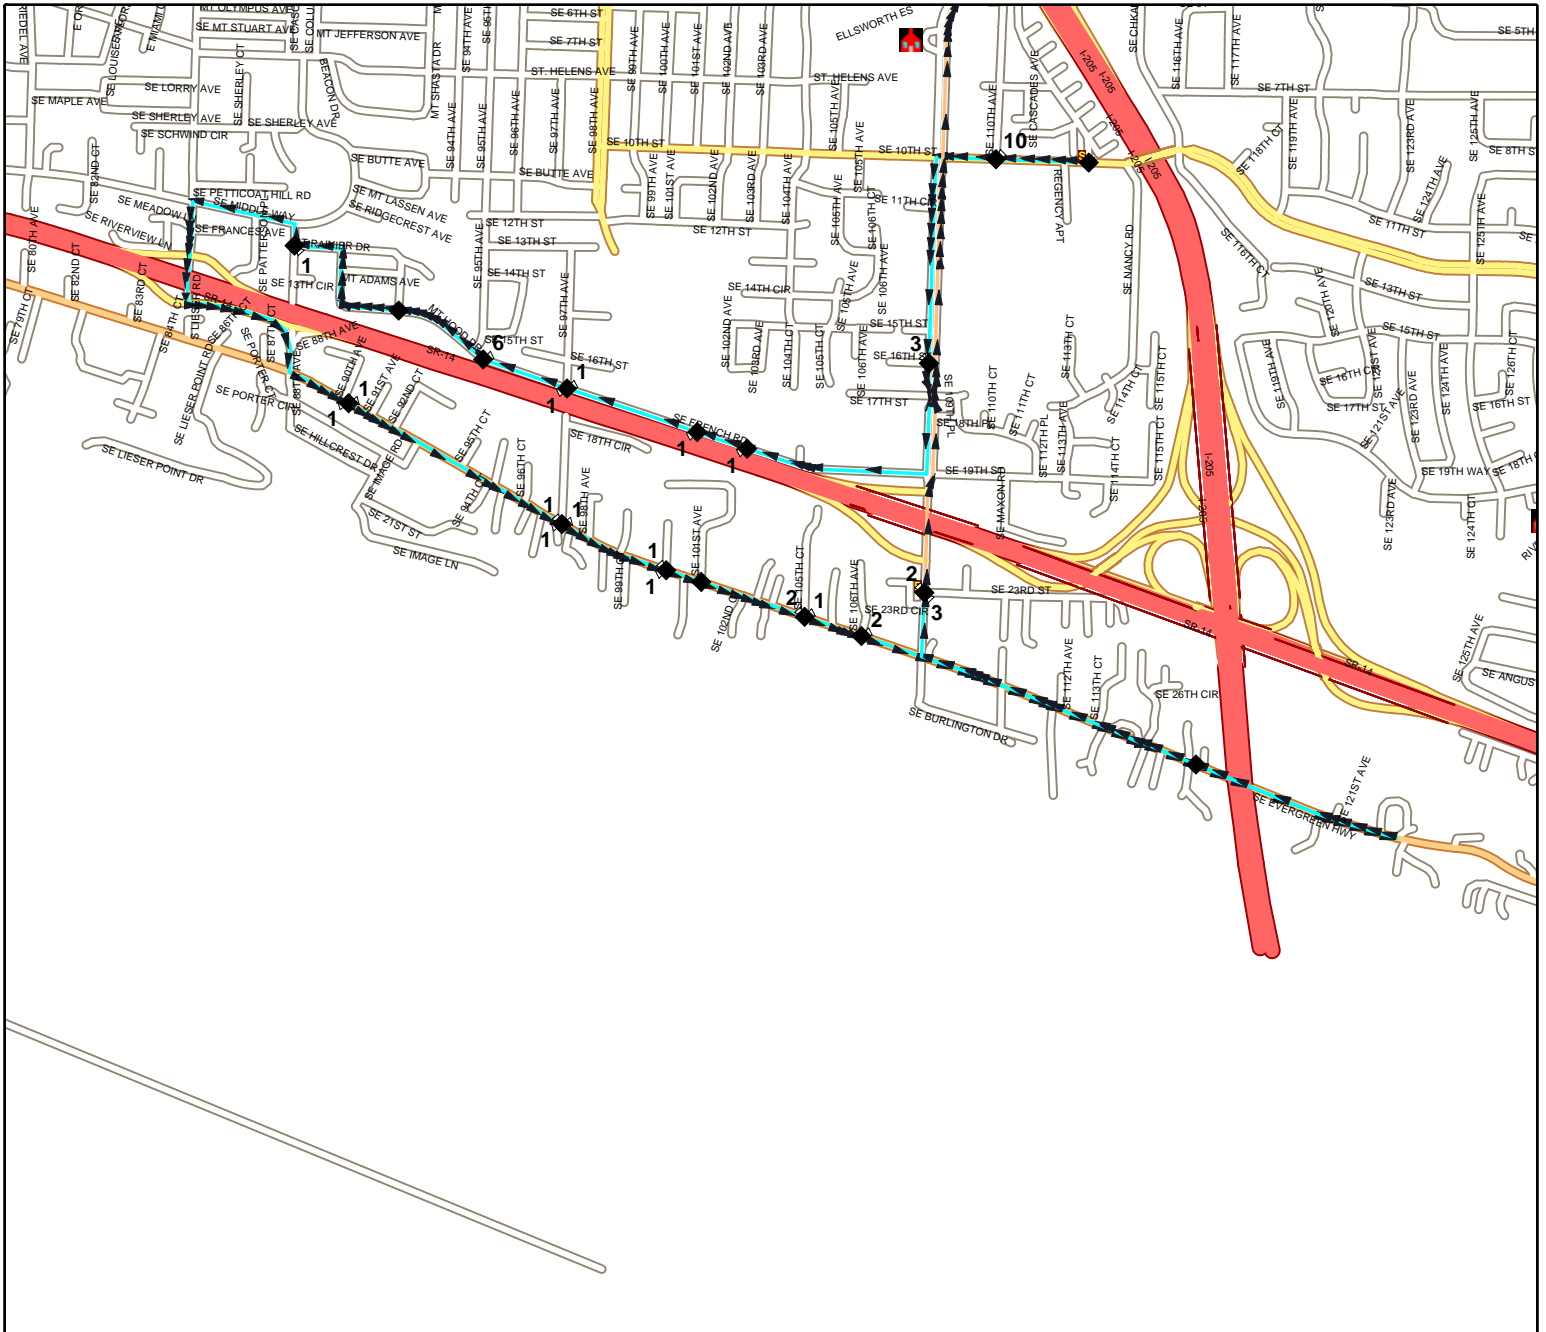

# Evergreen School District Route Map

Route: **0056 AM**  
Vehicle: **228**  
Anchor: **MTV**  
Start Time: **7:10 AM**  
Pickups: **71**  
Distance: **5.16 mi.**

Desc: **RED**  
Driver:  
Max Load: **71**  
Arrival Time: **7:30 AM**  
Transfers On: **0**  
Transfers Off: **0**  
Days: **MTWHF**

5/25/2010 12:34:53 PM

Route:0056 AM RED

Bus:228

Route Days:MTWHF

Anchor Abbr:MTV

SE 10TH ST@SE 104TH AVE

SE NANCY RD @ SE 113TH CT

1301 SE ELLSWORTH RD(ELLSWORTH GARDEN

# Evergreen School District Route Map

Route: **0057 AM**  
 Vehicle: **109**  
 Anchor: **MTV**  
 Start Time: **7:03 AM**  
 Pickups: **41**  
 Distance: **9.35 mi.**

Desc: **ORANGE**  
 Driver:  
 Max Load: **41**  
 Arrival Time: **7:30 AM**  
 Transfers On: **0**  
 Transfers Off: **0**  
 Days: **MTWHF**