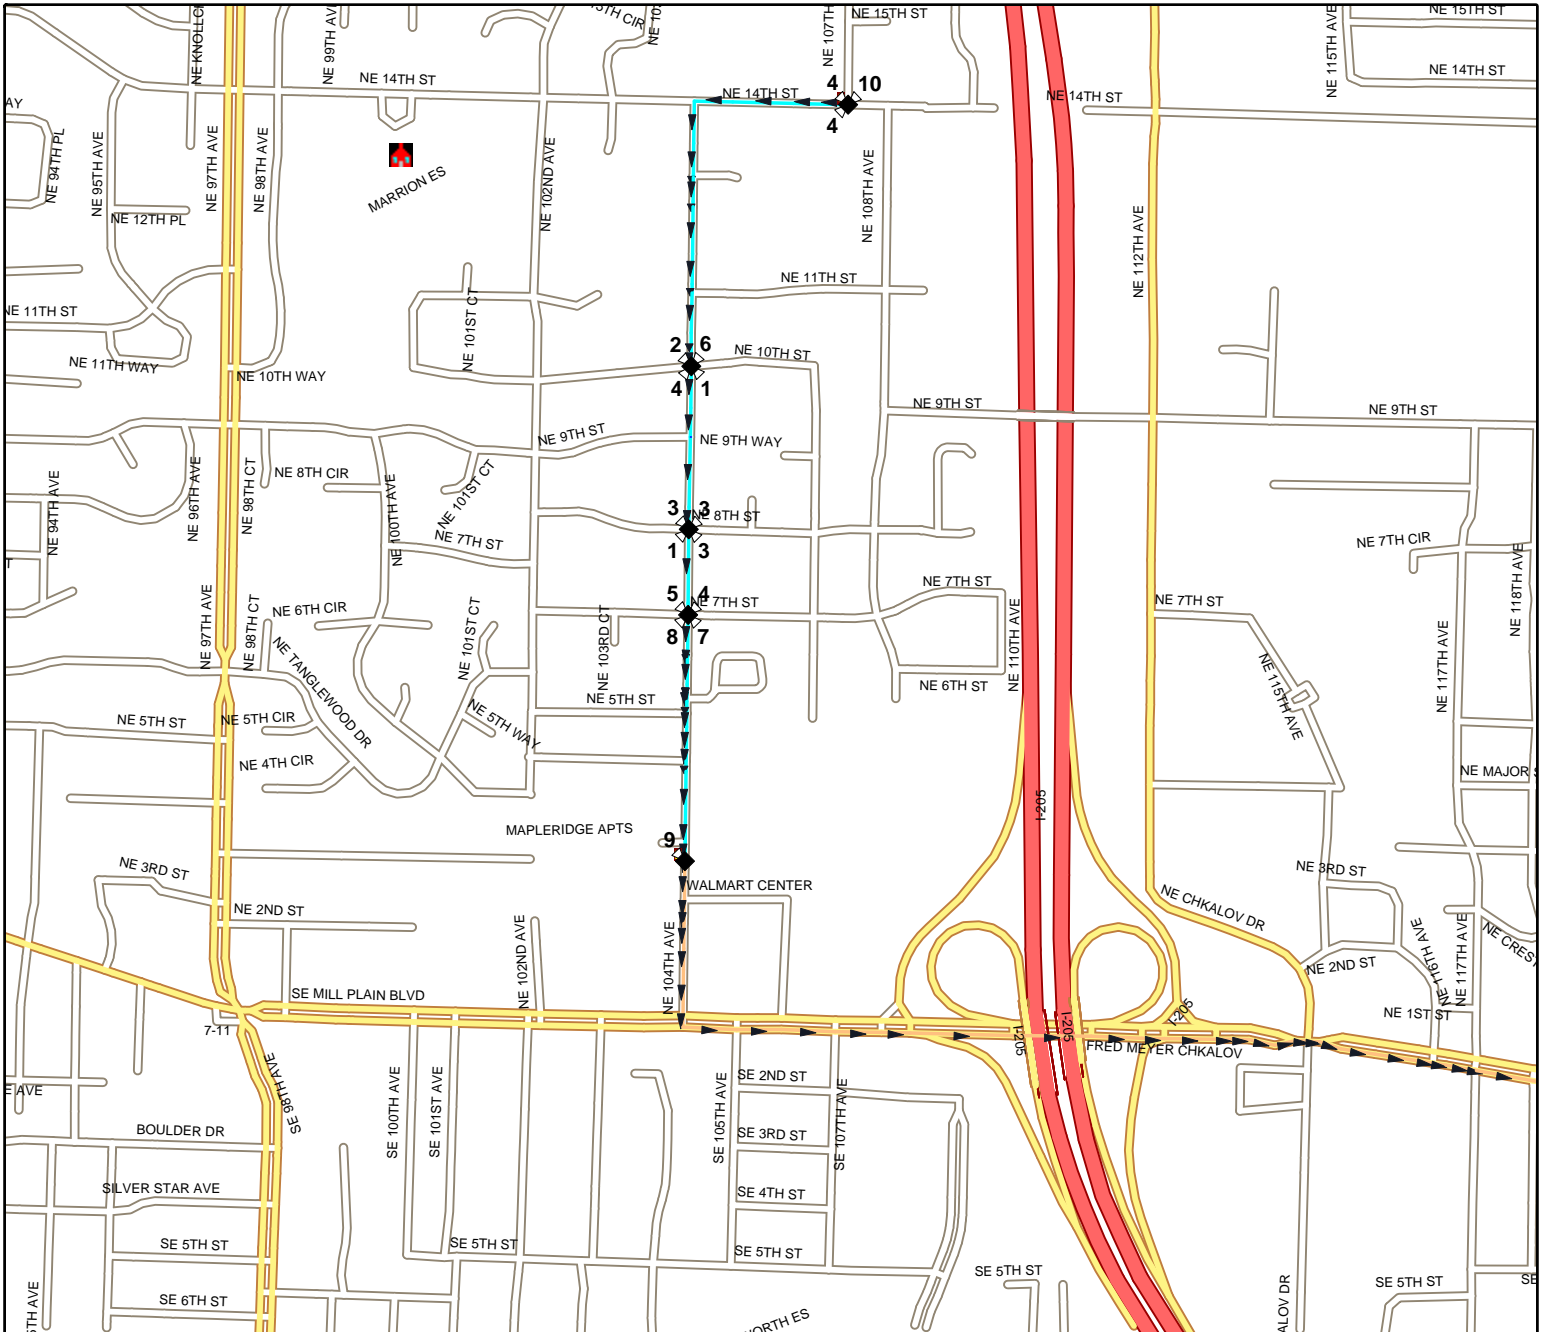

Route:0053 AM SILVER

Bus:94

Route Days:MTWHF

Anchor Abbr:MTV

NE 102ND AVE@NE 14TH ST  
9806 NE 14TH ST  
NE 97TH AVE @ NE 9TH ST  
NE 97TH AVE @ NE 6TH ST  
NE 97TH AVE @ NE 3RD ST  
MOUNTAIN VIEW HIGH SCHOOL

# Evergreen School District Route Map

Route: **0054 AM**  
 Vehicle: **110**  
 Anchor: **MTV**  
 Start Time: **7:18 AM**  
 Pickups: **74**  
 Distance: **3.83 mi.**

Desc: **LAVENDER**  
 Driver:  
 Max Load: **74**  
 Arrival Time: **7:30 AM**  
 Transfers On: **0**  
 Transfers Off: **0**  
 Days: **MTWHF**

# Evergreen School District Route Map

Route: **0055 AM**  
 Vehicle: **197**  
 Anchor: **MTV**  
 Start Time: **7:15 AM**  
 Pickups: **68**  
 Distance: **3.99 mi.**

Desc: **BLACK/GOLD**  
 Driver:  
 Max Load: **68**  
 Arrival Time: **7:30 AM**  
 Transfers On: **0**  
 Transfers Off: **0**  
 Days: **MTWHF**

# Evergreen School District Route Map

Route: **0056 AM**  
Vehicle: **228**  
Anchor: **MTV**  
Start Time: **7:10 AM**  
Pickups: **71**  
Distance: **5.16 mi.**

Desc: **RED**  
Driver:  
Max Load: **71**  
Arrival Time: **7:30 AM**  
Transfers On: **0**  
Transfers Off: **0**  
Days: **MTWHF**