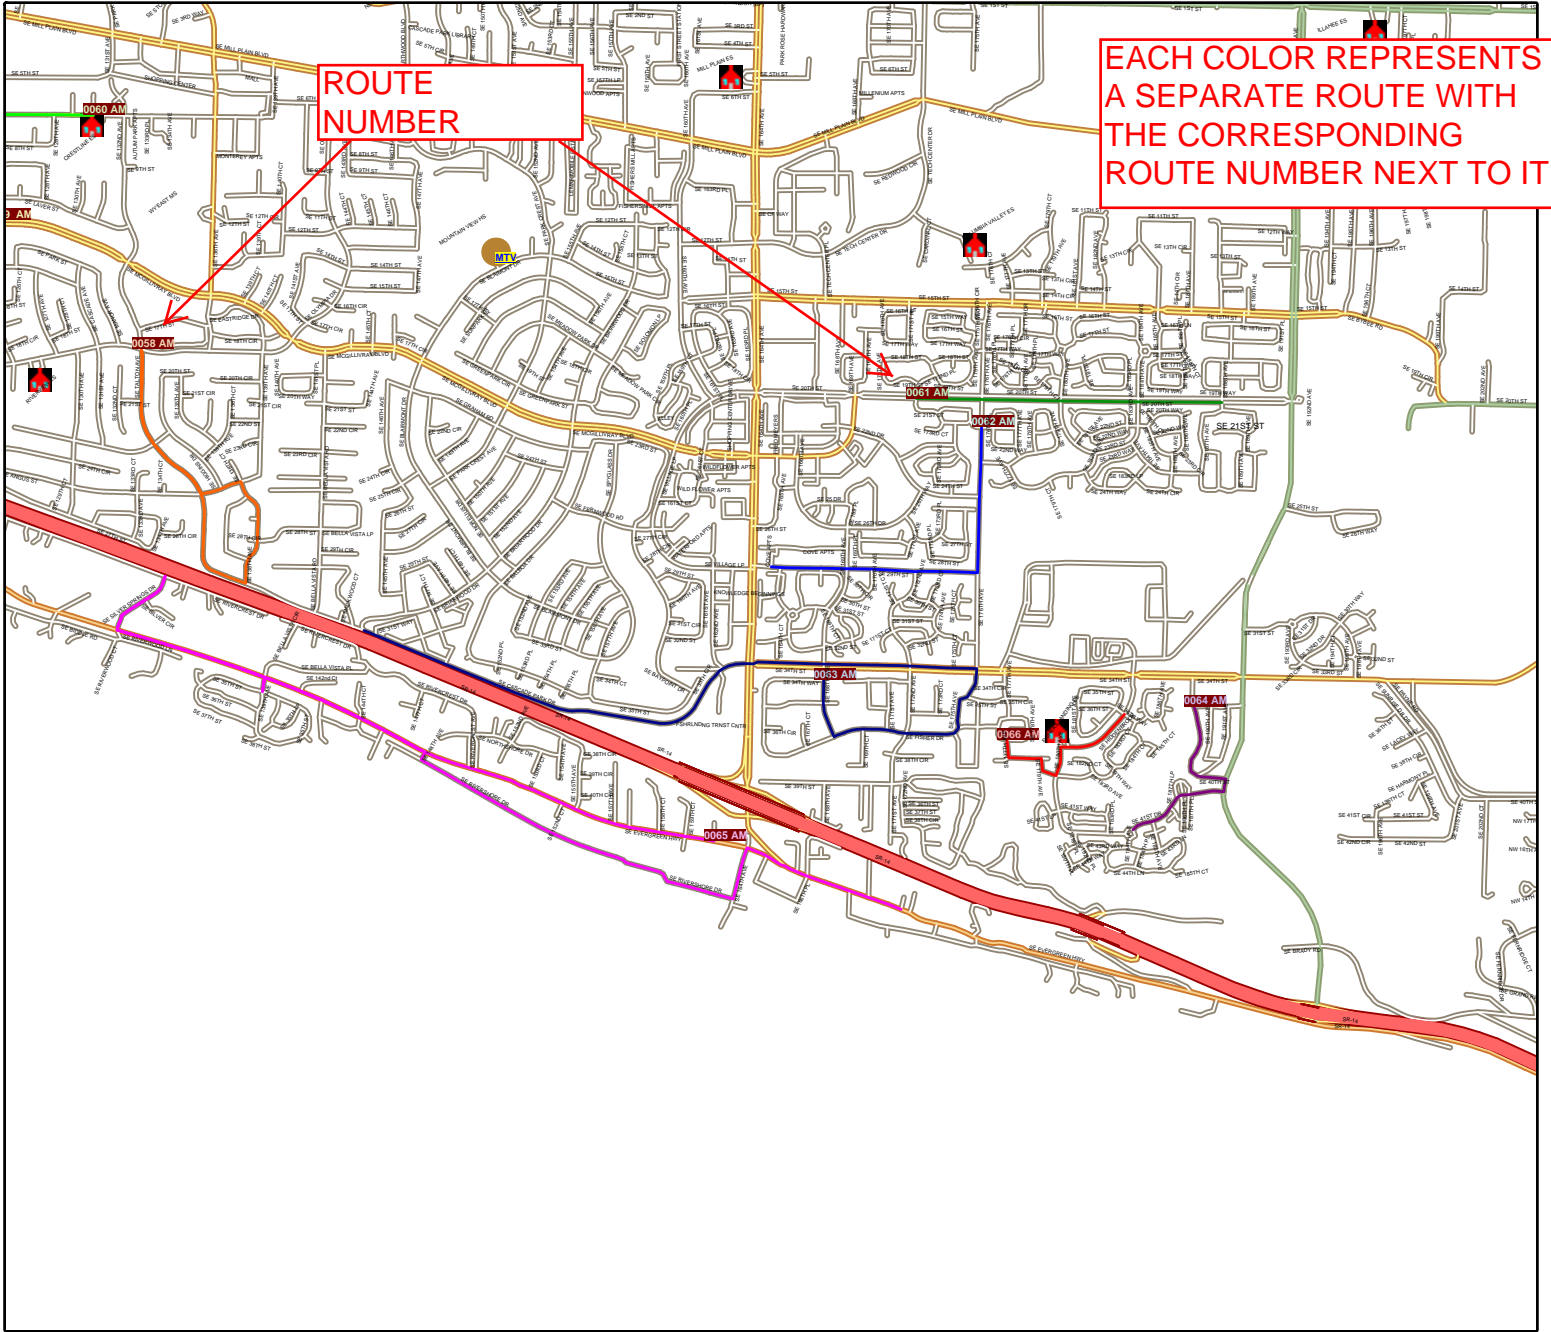

MOUNTAIN VIEW HIGH SCHOOL EAST MULTIVIEW

Evergreen School District Route Map

ROUTE
NUMBER

EACH COLOR REPRESENTS
A SEPARATE ROUTE WITH
THE CORRESPONDING
ROUTE NUMBER NEXT TO IT