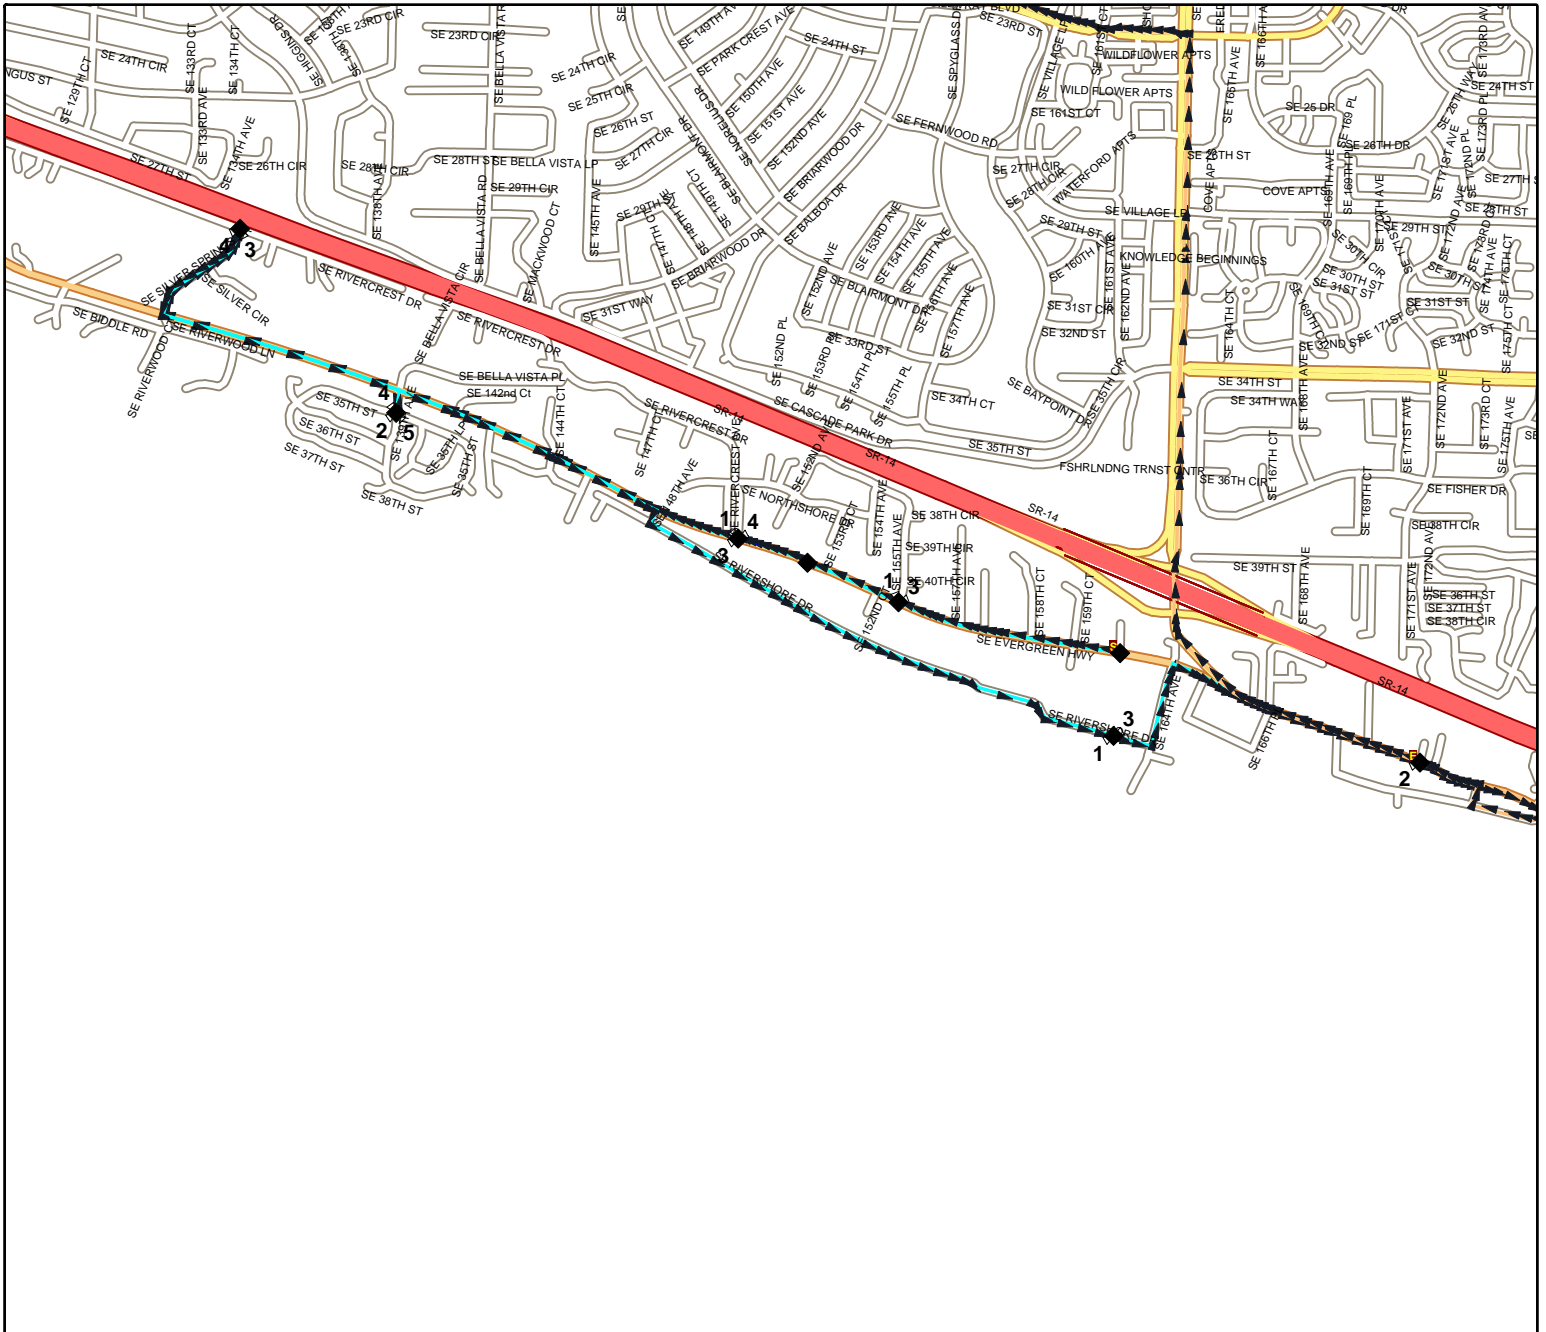

5/25/2010 12:34:53 PM

Route:0064 AM AQUA

Bus:106

Route Days:MTWHF

Anchor Abbr:MTV

SE 189TH AVE@SE 36TH ST

SE 191ST AVE @ SE 40TH ST

4100 SE 187TH PL

# Evergreen School District Route Map

Route: **0065 AM**  
Vehicle: **176**  
Anchor: **MTV**  
Start Time: **7:05 AM**  
Pickups: **36**  
Distance: **7.50 mi.**

Desc: **GREEN**  
Driver:  
Max Load: **36**  
Arrival Time: **7:30 AM**  
Transfers On: **0**  
Transfers Off: **0**  
Days: **MTWHF**